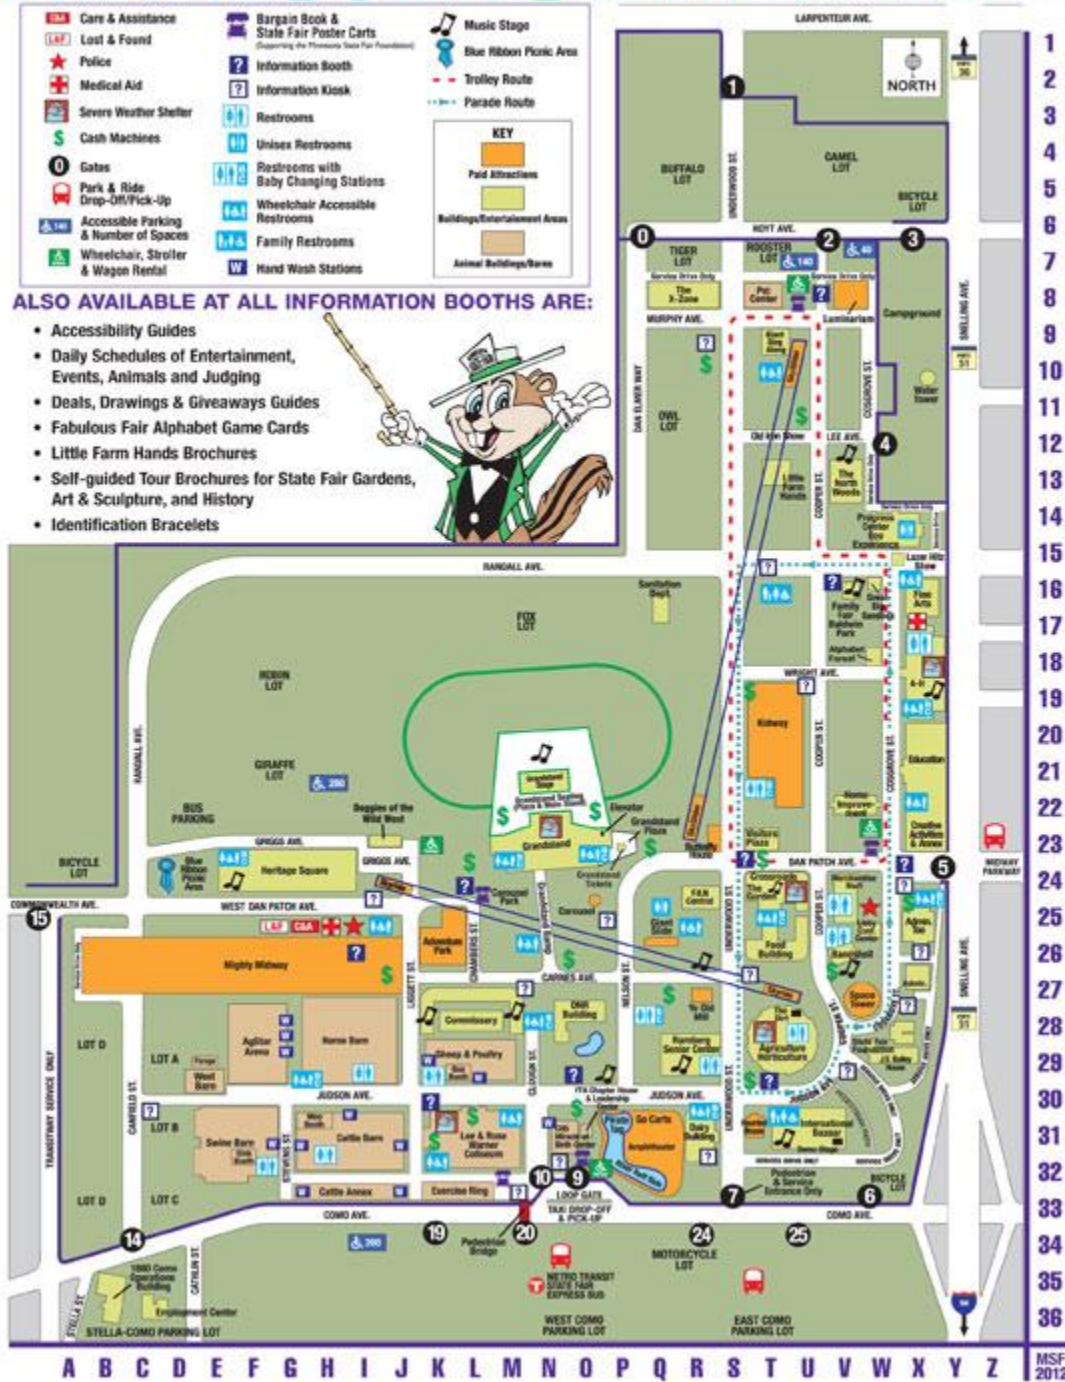

MINNESOTA STATE FAIR

Care & Assistance	Bargain Book & State Fair Poster Carts <small>(Occupying the Minnesota State Fair Foundation)</small>	Music Stage
Lost & Found	Information Booth	Blue Ribbon Picnic Area
Police	Information Kiosk	Trolley Route
Medical Aid	Restrooms	Parade Route
Severe Weather Shelter	Unisex Restrooms	Paid Attractions
Cash Machines	Restrooms with Baby Changing Stations	Buildings/Entertainment Areas
Gates	Wheelchair Accessible Restrooms	Animal Buildings/Barns
Park & Ride Drop-Off/Pick-Up	Family Restrooms	
Accessible Parking & Number of Spaces	Hand Wash Stations	
Wheelchair, Stroller & Wagon Rental		

ALSO AVAILABLE AT ALL INFORMATION BOOTHS ARE:

- Accessibility Guides
- Daily Schedules of Entertainment, Events, Animals and Judging
- Deals, Drawings & Giveaways Guides
- Fabulous Fair Alphabet Game Cards
- Little Farm Hands Brochures
- Self-guided Tour Brochures for State Fair Gardens, Art & Sculpture, and History
- Identification Bracelets

Coming from the south: Take 35W north to I-94 east. Exit on Snelling Ave., then turn left and head north. Or take 35E north to I-94 west. Exit on Snelling Avenue, then turn right and head north.

Coming from the east: Take I-94 west to Snelling Avenue, then turn right and head north.

Coming from the west: Take I-94 east to Snelling Avenue, then turn left and head north.

ALERT: Sidestep Construction

Light-rail construction on University Avenue will affect traffic flow to the State Fair. But, sidestepping it is easy when you plan ahead. Click [here](#) for more information.